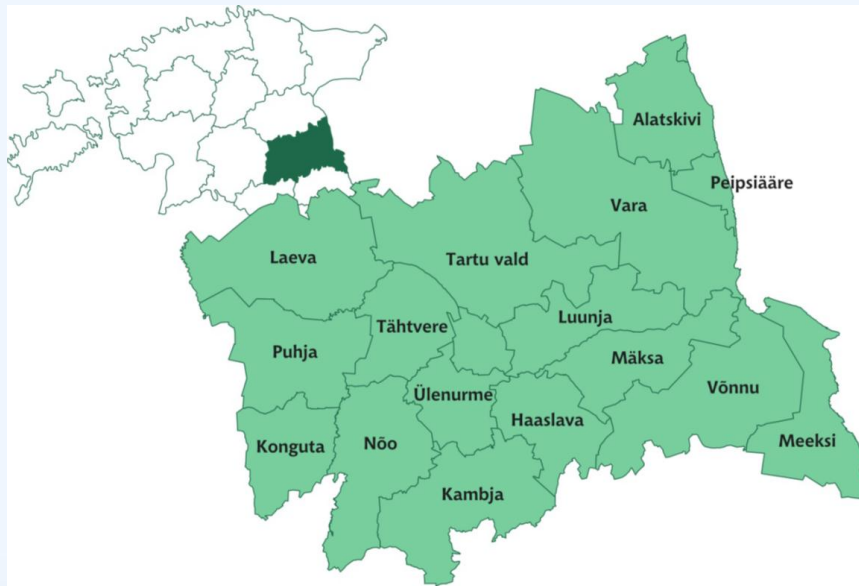

Tartumaa Arendusselts

Tartu Rural Development Association (Tartumaa Arendusselts – TAS)

Triin Lääne
Project manager

triin@tas.ee

www.tas.ee

LEADER
EESTI